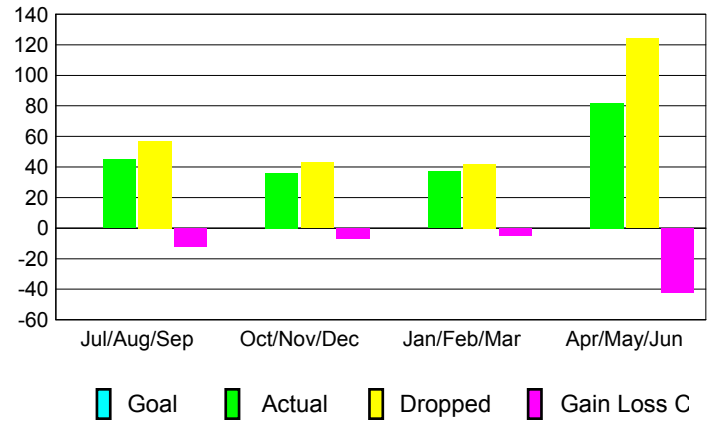

Membership Results 2012-2013
Goal, New, Dropped, Gain/Loss