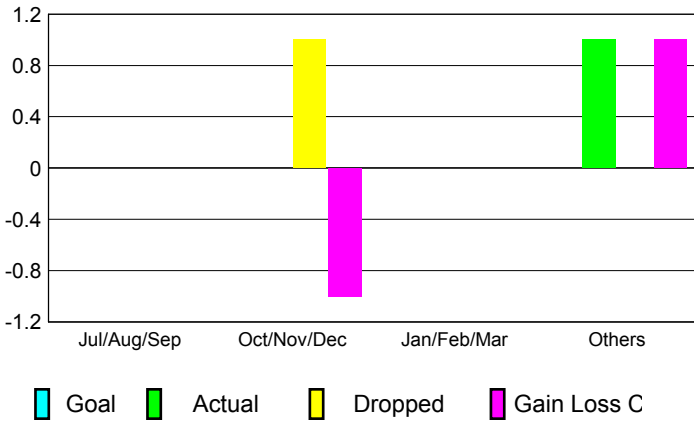

GMT: **Dominique Labussière**

Location: **FRANCE**

GMT CA: **4**

**CLUBS**

Month	New Club Goal	Actual New Clubs	Actual Dropped Clubs	Gain/Loss of Clubs
<b>2012-2013</b>				
Jul/Aug/Sep		0	0	0
Oct/Nov/Dec		0	1	-1
Jan/Feb/Mar		0	0	0
Apr/May/June		1	0	1
<b>Totals</b>		<b>1</b>	<b>1</b>	<b>0</b>

**Club Results 2012-2013**  
Goal, New, Dropped, Gain/Loss

**MEMBERSHIP**

Month	Net Memb Goal	Actual New Memb	Actual Dropped Memb	Gain/Loss of Memb
<b>2012-2013</b>				
Jul/Aug/Sep		45	57	-12
Oct/Nov/Dec		36	43	-7
Jan/Feb/Mar		37	42	-5
Apr/May/June		82	124	-42
<b>Totals</b>		<b>200</b>	<b>266</b>	<b>-66</b>